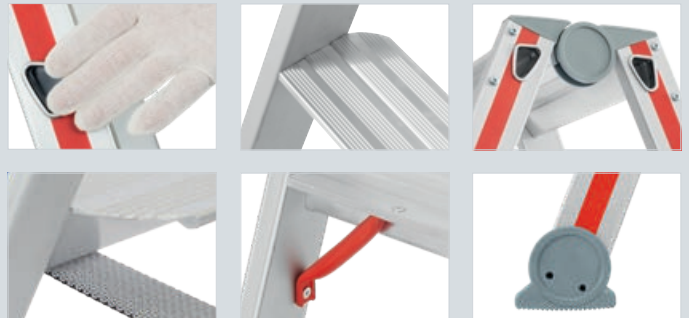

## 4024 Step ladder, double-sided accessible

- › Anodised stiles (no black aluminium wear).
- › Step depth 80 mm. Front step edges flush with stile.
- › Stable steel hinges.
- › Spreader lock provided by high-strength, 20 mm wide nylon straps.
- › Stable stiffening braces on first step.
- › Extra large ladder shoes extruded into the stile.

Number of steps		2×3	2×4	2×5	2×6	2×7	2×8
Stile	approx. mm	55	55	55	55	55	55
Length	approx. m	0.78	1.03	1.28	1.53	1.79	2.02
Standing height	approx. m	0.19	0.42	0.65	0.88	1.12	1.34
Working height	approx. m	1.69	1.92	2.15	2.38	2.62	2.84
Reach height	approx. m	2.19	2.42	2.65	2.88	3.12	3.34
Vertical height	approx. m	0.70	0.90	1.15	1.38	1.61	1.84
Width top/bottom	approx. mm	340/410	340/435	340/460	340/485	340/510	340/540
Base width	approx. m	0.75	0.90	1.10	1.30	1.50	1.65
Weight	approx. kg	3.6	4.5	5.5	6.7	8.0	8.8
EAN-Code		4019502339415	4019502339422	4019502339439	4019502339446	4019502339453	4019502339460
Order no.		402406	402408	402410	402412	402414	402416